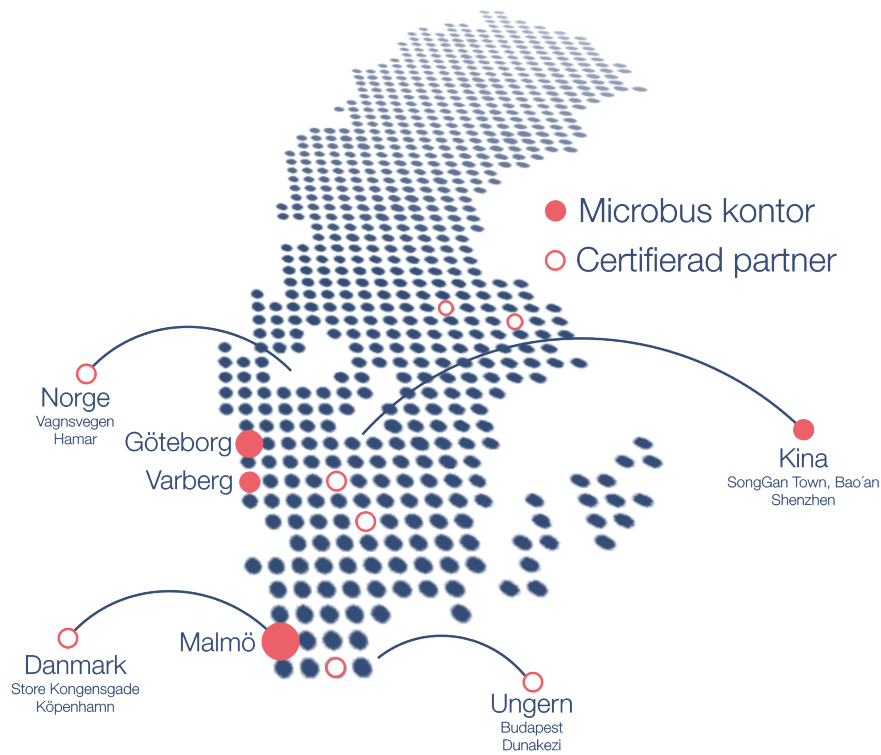

MICROBUS ELECTRONIC SERVICE AB

Electronic signs since 1983

info@MicrobusGroup.se | Vxl. 040 – 53 96 80 | Org.nr 556235-7151 | Företagsinfo: www.MicrobusGroup.se

Våra produkter: www.LEDdisplay.se

MALMÖ
Microbus AB
Hantverkaregatan 8
232 34 Ariöv, Sweden
Tel. 040 – 53 96 80

GÖTEBORG
Microbus AB
Hults Gata 24
436 44 Askim, Sweden
Tel. 031 – 79 71 555

VARBERG
Microbus AB
Järngatan 10
432 32 Varberg, Sweden
Tel. 0340 - 54 21 10

SHENZHEN
Microbus AB
Room 905, floor 9 HuaMei
HuaMei road, SongGang
Bao'an Shenzhen, China