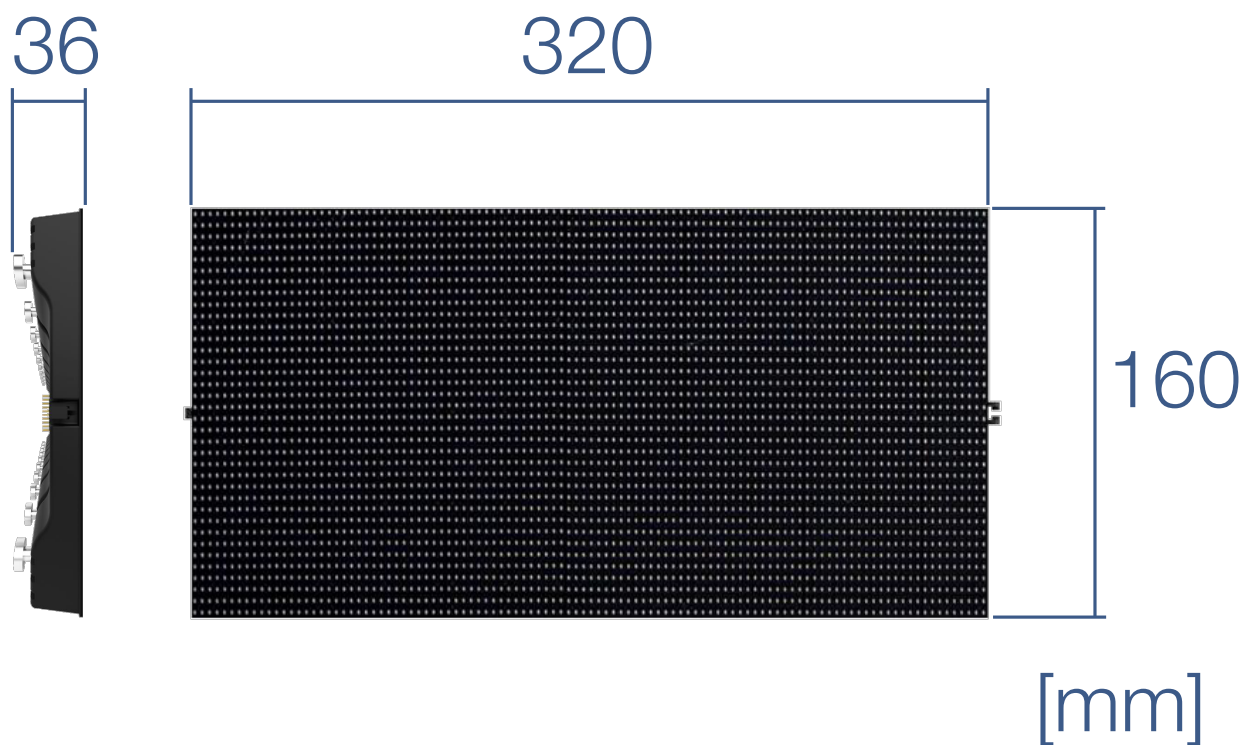

Microbus Indoor Curved is very light, which makes it easy to manage and manipulate. The display is effortlessly installed with rearward facing magnets that attaches to a curved framework.

LED-display

A LED-display come in many different sizes, often a combination of many smaller cabinets

Cabinet

A cabinet, also known as a panel, is in turn a combination of many smaller modules

Module

A module is the smallest Screen section in a LED-display

LED-Skärm Indoor CURVED P5 SMD

Cabinet

Technical data

Type	Indoor CURVED P5 SMD
Article number	65-050-38
Pitch	5 mm
LED-set	SMD3528
Module dimensions	320x160x36 mm
Connectors	Gold plated
EMI-filter	Yes
Soft start	Yes
Case	PC
Circuit board	4 layered copper, gold immersed
Protective lacquer	No
Maintenance Access	Front
Brightness adjustment	Automatic
Pixel density	40 000 pixels/m ²
Pixel configuration	1R1G1B (SMD 3in1)
Visibility angle	H:140°; V:140°
Grey scale	16 bit
Update frequency	≥ 1200 Hz
Weight	≤11,8 kg/m ²
Maximal consumption	440 W/m ²

Module

Technical data

Dimensions Module (WxH)	320x160 mm
Pitch	5 mm
Diod type	SMD3528
Resolution (WxH)	64x32 pixels

Curvature, example

Microbus LED-display Indoor CURVED allows its modules to be angled up to 60°. This means that it only takes 6 modules in total to assemble a circular LED-display. If assembled in this way the smallest possible inner diameter would be 554,1 mm and the smallest possible outer diameter would be 611,4 mm.