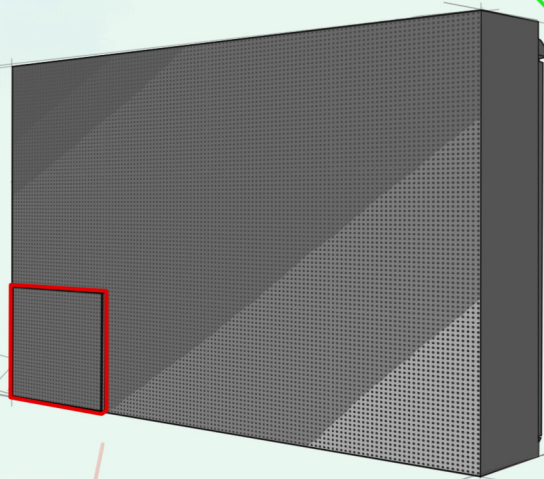

- Flexible och malleable, can be angled 60°
- Rear facing magnets, easy to attach and detach
- very light and extremely thin
- Frontal maintenance access

Flexible LED-display indoors

Microbus Indoor Curved is the next step in the flexible LED-displays evolution. This LED-display is extremely moldable and every moduel can be angled up to 60°.

Microbus Indoor Curved is very light, which makes it easy to manage and manipulate. The display is effortlessly installed with rearward facing magnets that attaches to a curved framework.

LED-display

A LED-display come in many different sizes, often a combination of many smaller cabinets

Cabinet

A cabinet, also known as a panel, is in turn a combination of many smaller modules

Module

A module is the smallest Screen section in a LED-display

LED-Skärm Indoor CURVED P5 SMD

Cabinet

Technical data

Module

Technical data

Dimensions Module (WxH)	320x160 mm
Pitch	5 mm
Diod type	SMD3528
Resolution (WxH)	64x32 pixels

Curvature, example

Microbus LED-display Indoor CURVED allows its modules to be angled up to 60°. This means that it only takes 6 modules in total to assemble a circular LED-display. If assembled in this way the smallest possible inner diameter would be 554,1 mm and the smallest possible outer diameter would be 611,4 mm.