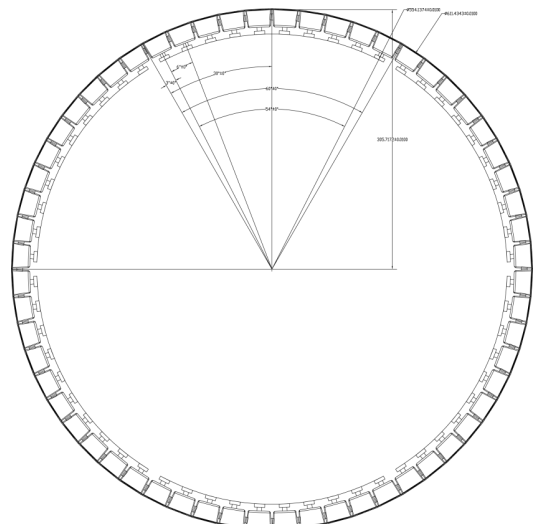

Type	Indoor CURVED P5 SMD
Article number	65-050-38
Pitch	5 mm
LED-set	SMD3528
Module dimensions	320x160x36 mm
Connectors	Gold plated
EMI-filter	Yes
Soft start	Yes
Case	PC
Circuit board	4 layered copper, gold immersed
Protective lacquer	No
Maintenance Access	Front
Brightness adjustment	Automatic
Pixel density	40 000 pixels/m ²
Pixel configuration	1R1G1B (SMD 3in1)
Visibility angle	H:140°; V:140°
Grey scale	16 bit
Update frequency	≥ 1200 Hz
Weight	≤11,8 kg/m ²
Maximal consumption	440 W/m ²

Module

Technical data

Dimensions Module (WxH)	320x160 mm
Pitch	5 mm
Diod type	SMD3528
Resolution (WxH)	64x32 pixels

Curvature, example

Microbus LED-display Indoor CURVED allows its modules to be angled up to 60°. This means that it only takes 6 modules in total to assemble a circular LED-display. If assembled in this way the smallest possible inner diameter would be 554,1 mm and the smallest possible outer diameter would be 611,4 mm.