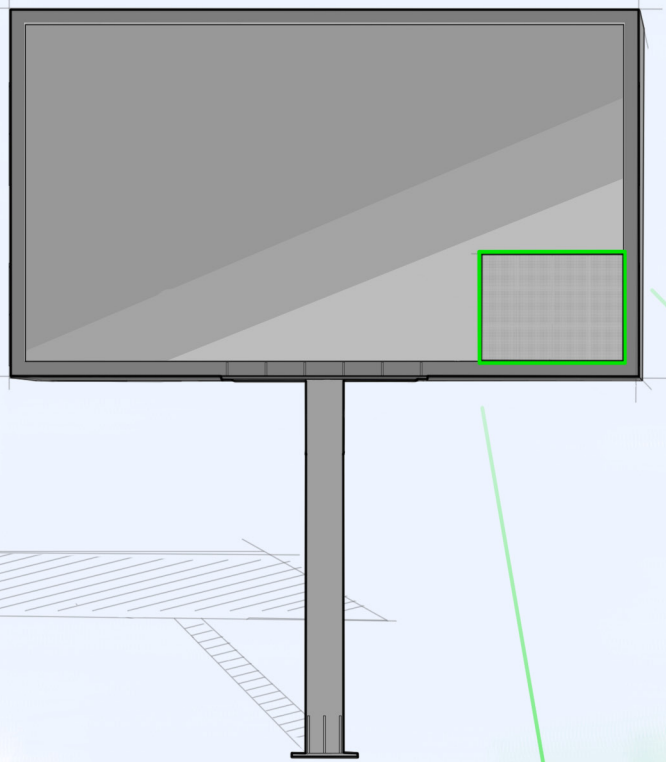

- Flexible och malleable, can be angled 60°
- Rear facing magnets, easy to attach and detach
- very light and extremely thin
- Frontal maintenance access

Flexible LED-display indoors

Microbus Indoor Curved is the next step in the flexible LED-displays evolution. This LED-display is extremely moldable and every moduel can be angled up to 60°.

Microbus Indoor Curved is very light, which makes it easy to manage and manipulate. The display is effortlessly installed with rearward facing magnets that attaches to a curved framework.

LED-display

A LED-display come in many different sizes, often a combination of many smaller cabinets

Cabinet

A cabinet, also known as a panel, is in turn a combination of many smaller modules

Module

A module is the smallest Screen section in a LED-display

LED-Skärm Indoor CURVED P5 SMD

Cabinet

Technical data

Module

Technical data

Dimensions Module (WxH)	320x160 mm
Pitch	5 mm
Diod type	SMD3528
Resolution (WxH)	64x32 pixels

Curvature, example

Microbus LED-display Indoor CURVED allows its modules to be angled up to 60°. This means that it only takes 6 modules in total to assemble a circular LED-display. If assembled in this way the smallest possible inner diameter would be 554,1 mm and the smallest possible outer diameter would be 611,4 mm.